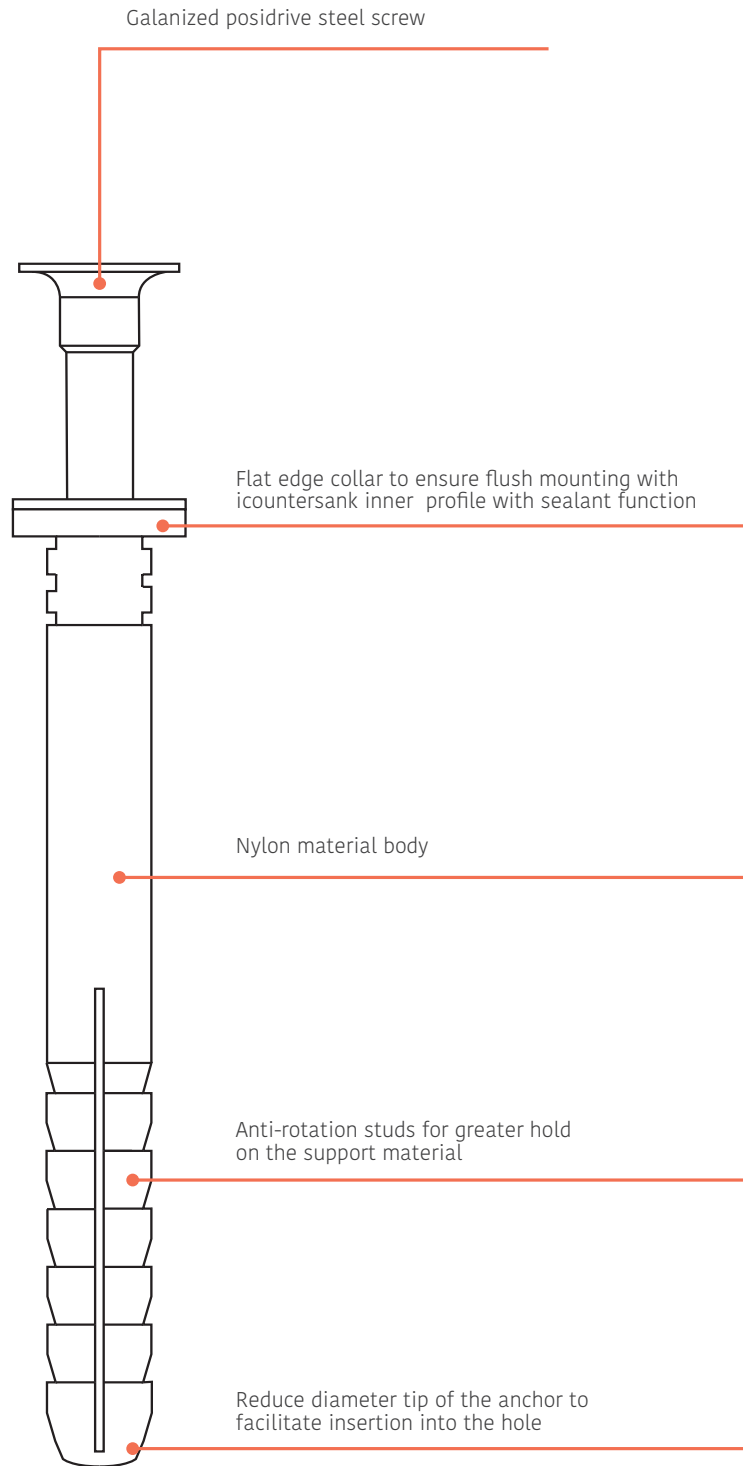

## Hammer-in nylon fast plugs

**TNB-SV** - Nylon fast plug with countersank edge and hammer-in screw

Code	Description	Ø T mm	LT mm	Box	Pack
<b>NB193605</b>	Hammer-in nylon plug TNB-SV 5x30 with zinc-plated screw	5	30	100 pcs	10 boxes
<b>NB193610</b>	Hammer-in nylon plug TNB-SV 5x40 with zinc-plated screw	5	40	100 pcs	10 boxes
<b>NB193615</b>	Hammer-in nylon plug TNB-SV 5x50 with zinc-plated screw	5	50	100 pcs	10 boxes
<b>NB193620</b>	Hammer-in nylon plug TNB-SV 6x35 with zinc-plated screw	6	35	100 pcs	10 boxes
<b>NB193625</b>	Hammer-in nylon plug TNB-SV 6x40 with zinc-plated screw	6	40	100 pcs	10 boxes
<b>NB193630</b>	Hammer-in nylon plug TNB-SV 6x50 with zinc-plated screw	6	50	100 pcs	10 boxes
<b>NB193635</b>	Hammer-in nylon plug TNB-SV 6x60 with zinc-plated screw	6	60	100 pcs	10 boxes
<b>NB193640</b>	Hammer-in nylon plug TNB-SV 6x70 with zinc-plated screw	6	80	100 pcs	10 boxes
<b>NB193645</b>	Hammer-in nylon plug TNB-SV 6x80 with zinc-plated screw	6	80	100 pcs	10 boxes
<b>NB193650</b>	Hammer-in nylon plug TNB-SV 8x45 with zinc-plated screw	8	45	100 pcs	10 boxes
<b>NB193555</b>	Hammer-in nylon plug TNB-SV 8x60 with zinc-plated screw	8	60	100 pcs	10 boxes
<b>NB193660</b>	Hammer-in nylon plug TNB-SV 8x80 with zinc-plated screw	8	80	100 pcs	10 boxes
<b>NB193665</b>	Hammer-in nylon plug TNB-SV 8x100 with zinc-plated screw	8	100	100 pcs	10 boxes
<b>NB193670</b>	Hammer-in nylon plug TNB-SV 8x120 with zinc-plated screw	8	120	100 pcs	10 boxes
<b>NB193675</b>	Hammer-in nylon plug TNB-SV 8x140 with zinc-plated screw	8	140	100 pcs	10 boxes

# TNB-RE

Hammer-in nylon plug with flat edge screw, fast, controlled installation, through-type. Suitable for fixing roofs, wooden strips, fixtures, frames and counter frames, profiles, wall channels, electrical and hydraulic systems, drainpipes, etc.