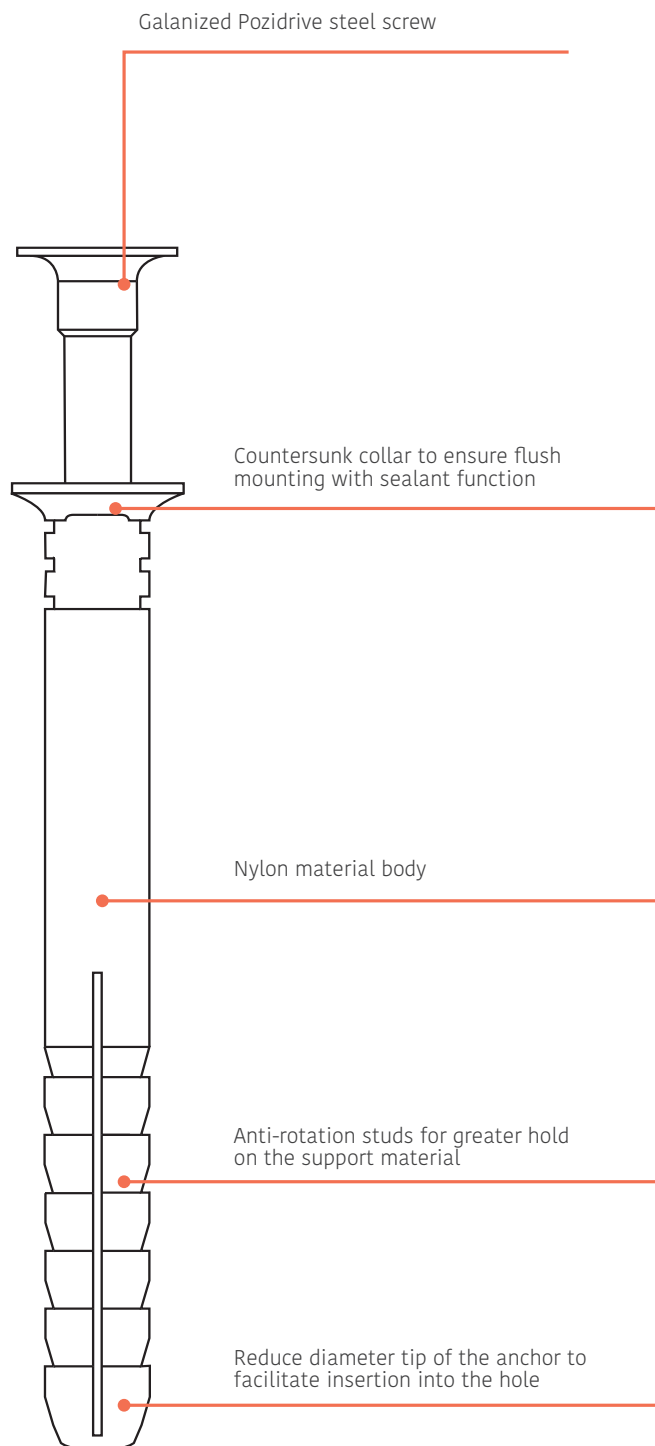

Fixtures and window frames installation

Installation of window frames and ventilated facades

Mounting of shutter stops and lighting fixtures on insulated walls

# TNB-SV

Hammer-in nylon plug with countersunk edge screw, fast, controlled installation, through-type. Suitable for fixing roofs, wooden strips, fixtures, frames and counter frames, profiles, wall channels, electrical and hydraulic systems, drainpipes, etc.

## Hammer-in nylon fast plugs

**TNB-SV** - Nylon fast plug with countersank edge and hammer-in screw

Code	Description	Ø T mm	LT mm	Box	Pack
<b>NB193605</b>	Hammer-in nylon plug TNB-SV 5x30 with zinc-plated screw	5	30	100 pcs	10 boxes
<b>NB193610</b>	Hammer-in nylon plug TNB-SV 5x40 with zinc-plated screw	5	40	100 pcs	10 boxes
<b>NB193615</b>	Hammer-in nylon plug TNB-SV 5x50 with zinc-plated screw	5	50	100 pcs	10 boxes
<b>NB193620</b>	Hammer-in nylon plug TNB-SV 6x35 with zinc-plated screw	6	35	100 pcs	10 boxes
<b>NB193625</b>	Hammer-in nylon plug TNB-SV 6x40 with zinc-plated screw	6	40	100 pcs	10 boxes
<b>NB193630</b>	Hammer-in nylon plug TNB-SV 6x50 with zinc-plated screw	6	50	100 pcs	10 boxes
<b>NB193635</b>	Hammer-in nylon plug TNB-SV 6x60 with zinc-plated screw	6	60	100 pcs	10 boxes
<b>NB193640</b>	Hammer-in nylon plug TNB-SV 6x70 with zinc-plated screw	6	80	100 pcs	10 boxes
<b>NB193645</b>	Hammer-in nylon plug TNB-SV 6x80 with zinc-plated screw	6	80	100 pcs	10 boxes
<b>NB193650</b>	Hammer-in nylon plug TNB-SV 8x45 with zinc-plated screw	8	45	100 pcs	10 boxes
<b>NB193555</b>	Hammer-in nylon plug TNB-SV 8x60 with zinc-plated screw	8	60	100 pcs	10 boxes
<b>NB193660</b>	Hammer-in nylon plug TNB-SV 8x80 with zinc-plated screw	8	80	100 pcs	10 boxes
<b>NB193665</b>	Hammer-in nylon plug TNB-SV 8x100 with zinc-plated screw	8	100	100 pcs	10 boxes
<b>NB193670</b>	Hammer-in nylon plug TNB-SV 8x120 with zinc-plated screw	8	120	100 pcs	10 boxes
<b>NB193675</b>	Hammer-in nylon plug TNB-SV 8x140 with zinc-plated screw	8	140	100 pcs	10 boxes